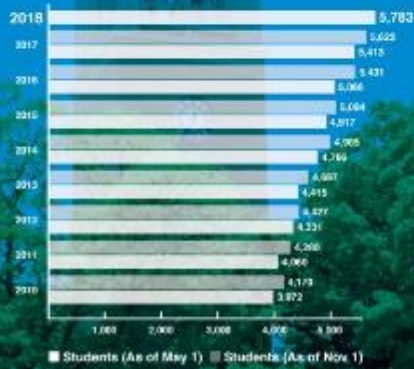

# WASEDA Student Exchange

Tokyo, JAPAN 

Waseda at a glance (As of May 2018)

41,051

Undergraduate Students

5,469

Faculty Members

Over

630,000

Living Alumni

8,385

Graduate Students

5,783

International Students  
From 120 Countries  
and Regions

835

Partner Institutions in  
92 Countries

# Where students come from

Number of International Students enrolled in Waseda University

Top 10 Countries and Regions as of May 1st, 2018

Number of International Students from 120 countries #1 Japan, Graduate Employability #2 Japan #27 World, 7 Prime Ministers